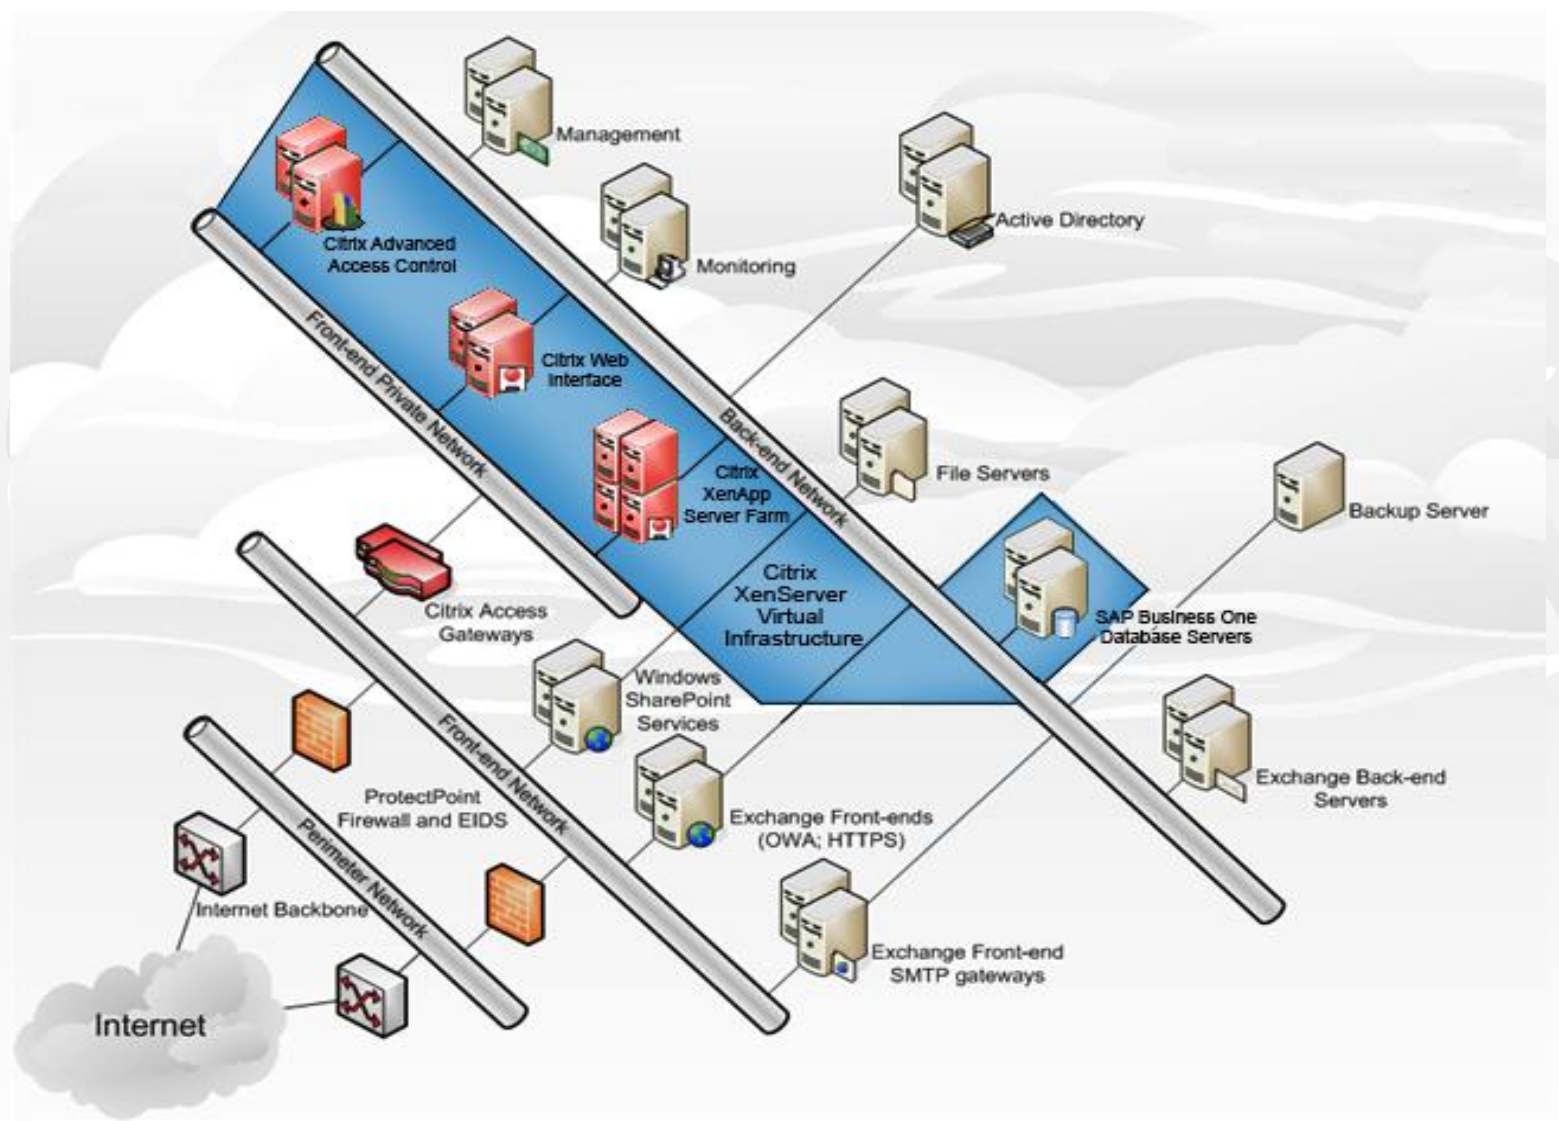

ACXESS
to My WorkspaceSM

The Enterprise-class
Private Cloud Company

ACXESS
to the CloudSM

Team History

- » World Class Team
- » Pioneered the SaaS / Cloud model in the industry
- » Helped write MS-SPLA & Citrix-CSP
- » Leveraging Microsoft, Citrix & SAP knowledge, contacts & expertise
- » Earliest Successful Online App Delivery Solutions mid-late 1990's and still growing today
- » Designed Commercial Enterprise Cloud Services Architectures for
 - HP, IBM, Microsoft, Fortune -100 AutoNation & CLEC's, NTT/Verio, Digex and Savvis/C&W.
 - Designs in production for 400,000 daily users and 100's of apps

AcX Live™ Network Diagram

Logical network example of the AcXess Infrastructure in our Atlanta Savvis data center

The Virtual Workspace Manager™

Multi-device access to My Virtual Workspace “In the Cloud”

V-Works platform overview