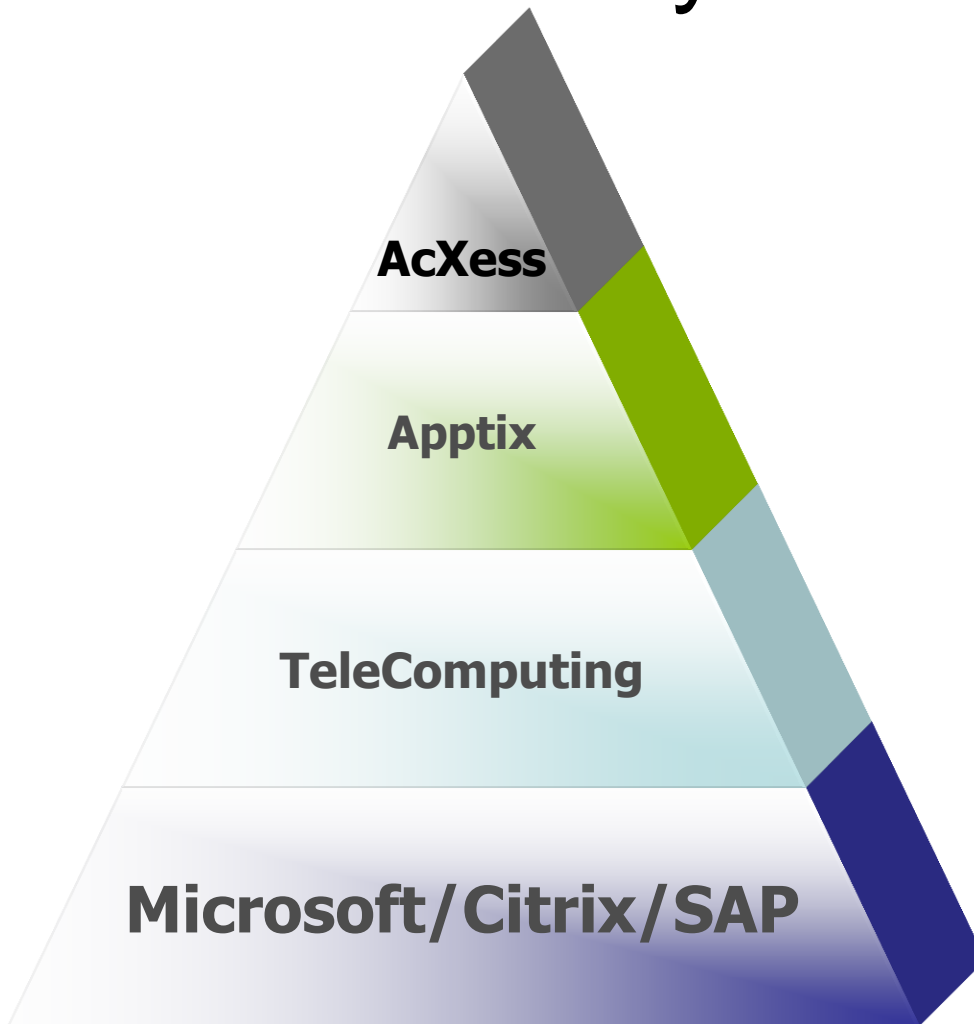

ACXESS
to My WorkspaceSM

The Enterprise-class
Private Cloud Company

ACXESS
to the CloudSM

Team History

- » World Class Team
- » Pioneered the SaaS / Cloud model in the industry
- » Helped write MS-SPLA & Citrix-CSP
- » Leveraging Microsoft, Citrix & SAP knowledge, contacts & expertise
- » Earliest Successful Online App Delivery Solutions mid-late 1990's and still growing today
- » Designed Commercial Enterprise Cloud Services Architectures for
 - HP, IBM, Microsoft, Fortune -100 AutoNation & CLEC's, NTT/Verio, Digex and Savvis/C&W.
 - Designs in production for 400,000 daily users and 100's of apps

AcX Live™ Network Diagram

Logical network example of the AcXess Infrastructure in our Atlanta Savvis data center

The Virtual Workspace Manager™

Multi-device access to My Virtual Workspace “In the Cloud”

V-Works platform overview