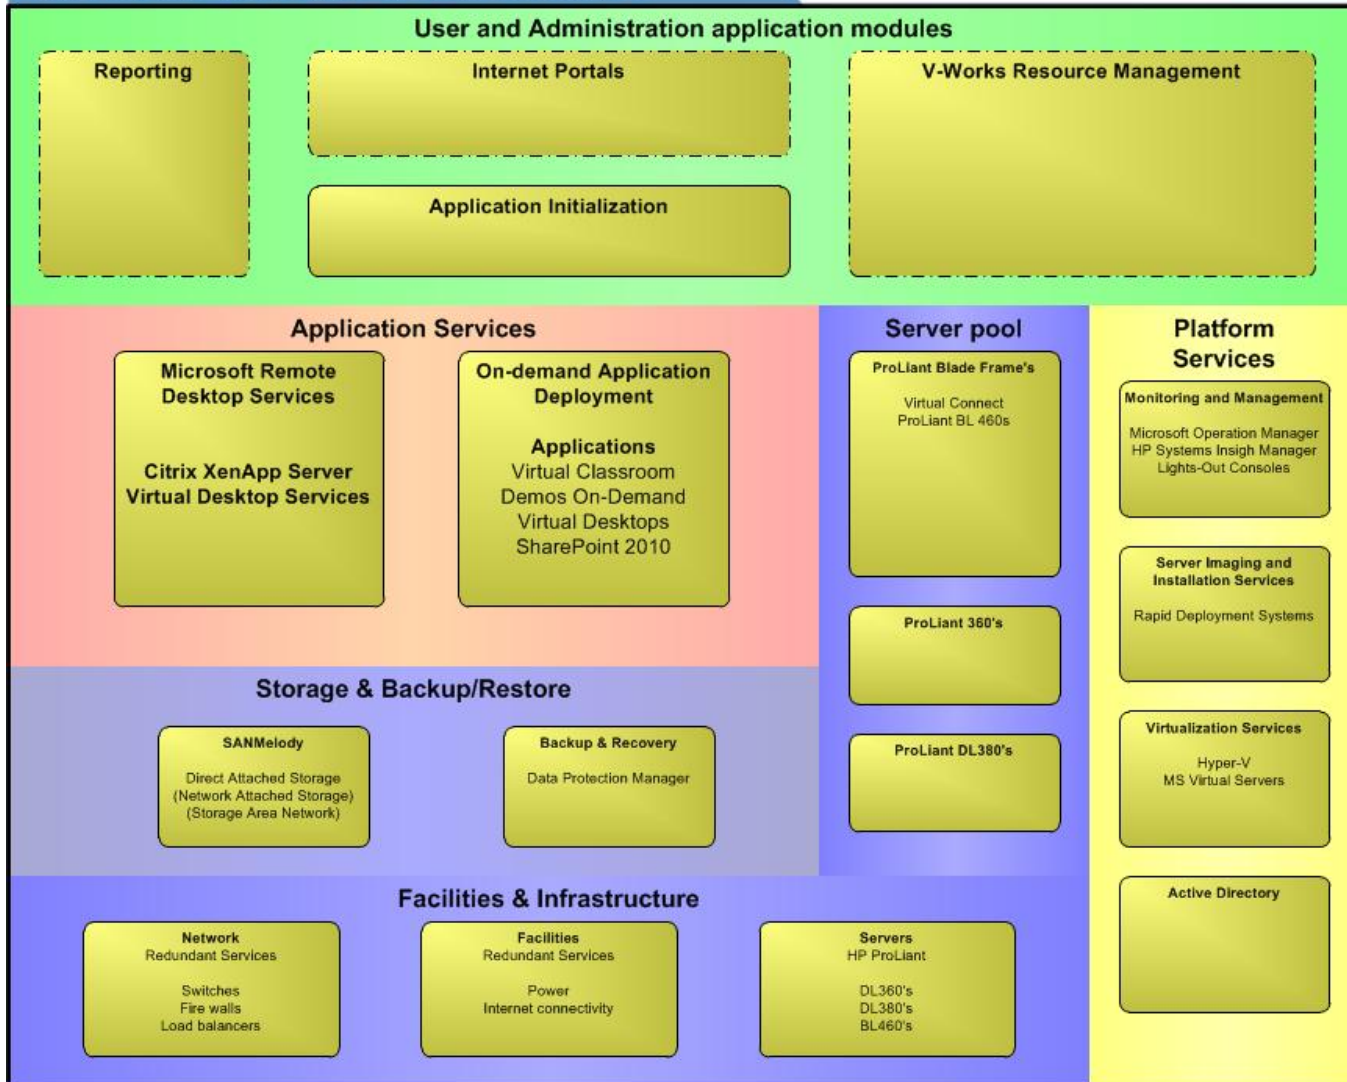

V-Works platform overview

Virtualization Architecture

September 2010