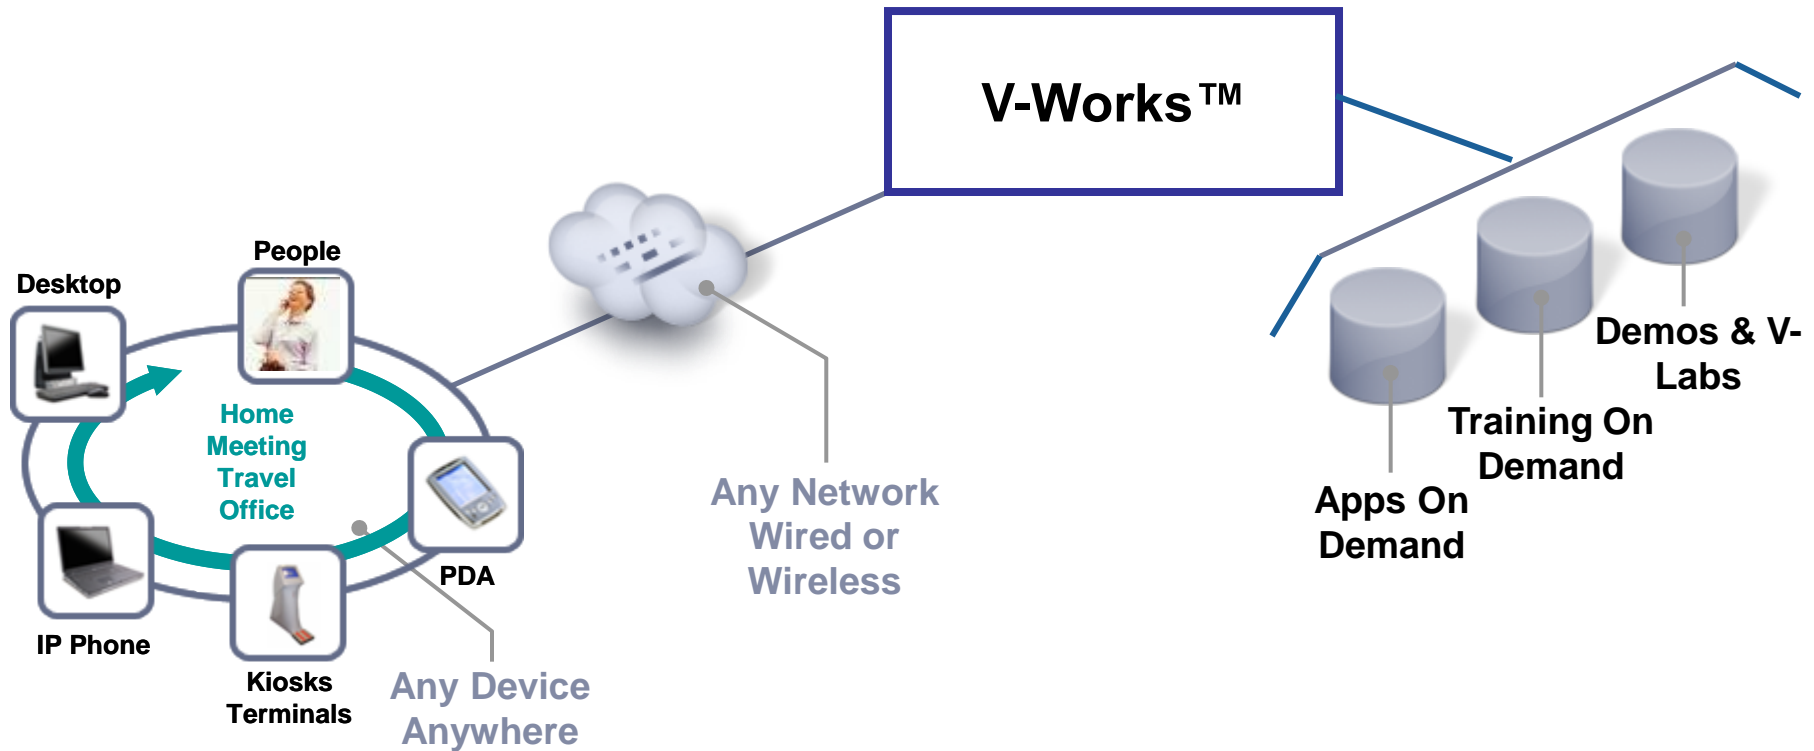

ACXESS
to My WorkspaceSM

The Enterprise-class
Private Cloud Company

ACXESS
to the CloudSM

Team History

- » World Class Team
- » Pioneered the SaaS / Cloud model in the industry
- » Helped write MS-SPLA & Citrix-CSP
- » Leveraging Microsoft, Citrix & SAP knowledge, contacts & expertise
- » Earliest Successful Online App Delivery Solutions mid-late 1990's and still growing today
- » Designed Commercial Enterprise Cloud Services Architectures for
 - HP, IBM, Microsoft, Fortune -100 AutoNation & CLEC's, NTT/Verio, Digex and Savvis/C&W.
 - Designs in production for 400,000 daily users and 100's of apps

AcX Live™ Network Diagram

Logical network example of the AcXess Infrastructure in our Atlanta Savvis data center

The Virtual Workspace Manager™

Multi-device access to My Virtual Workspace “In the Cloud”

V-Works platform overview

Virtualization Architecture

September 2010

Customer Endorsements

- » AcXess V-Works™ platform has provided over 250,000 hours of high-performance Enterprise-class Private Cloud computing for thousands of employees & partners of: