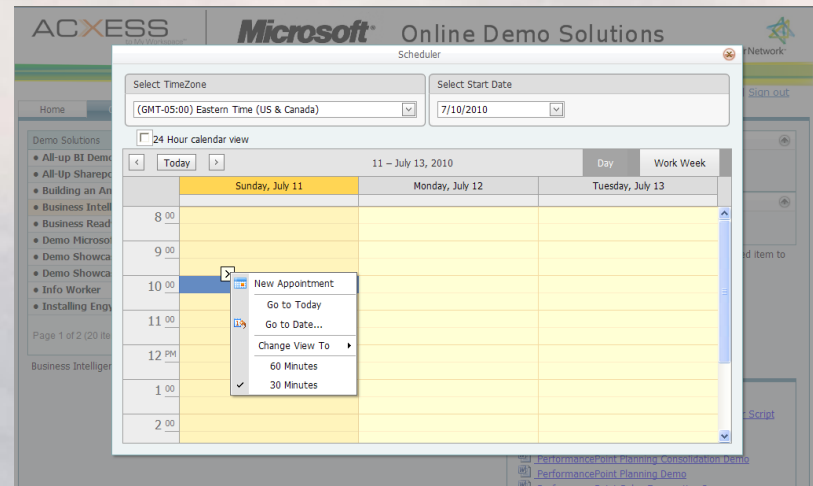

AcXess Training, V-Labs & Demos On Demand

On the V-Works™ Enterprise Private Cloud

A full admin V-lab, demo or remote classroom of your software solution in the cloud

Used by sales, trainers, consultants, integrators and business partners

Pristine and consistent “fresh” environment for every class or presentation

Each session is re-created from your master image

On-Demand or *self scheduled* for best availability

Schedule a guaranteed time for your session or choose ‘now’ for on-demand

Make it available for your sales force, partners and prospects

Admin console with reporting for CRM use

Know who’s running sessions and when

Secure access control lists with multi-level views

“Saved State” to save customized V-Lab sessions

High performance

Hyper-V on Microsoft and AcXess Cloud Computing V-Works Infrastructure

Contact: info@acxess.com
1-800-680-1360

www.acxess.com

Windows Server® 2008
Hyper-V™